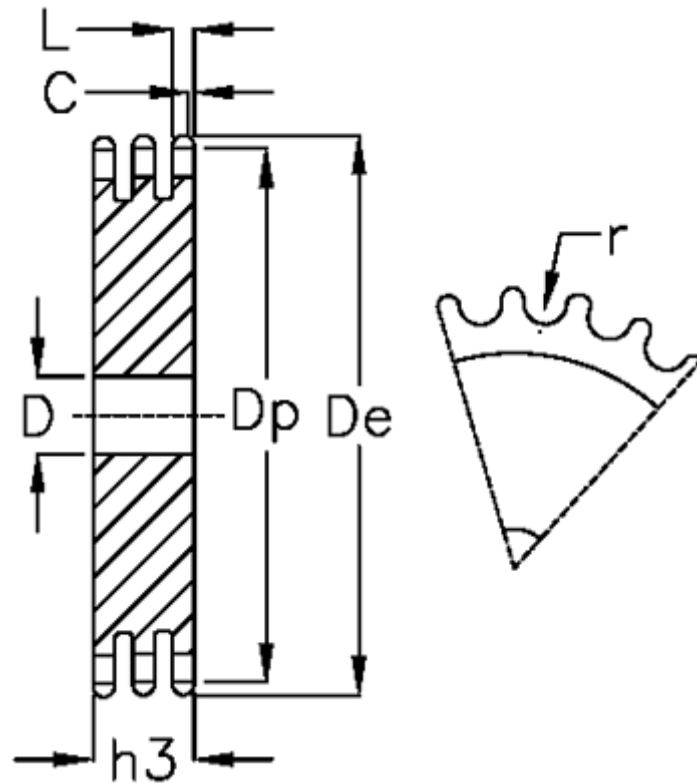

Article number: 616023005029

Description: Plate wheel 08 B-3 Z=29 triplex

Measures

C	= 1
D	= 16
De	= 122
Dp	= 117.46
For chain size	= 1/2 x 5/16
For chain type	= 08 B-3
h3	= 34.9
L	= 7

Number of teeth	= 29
r	= 8.51